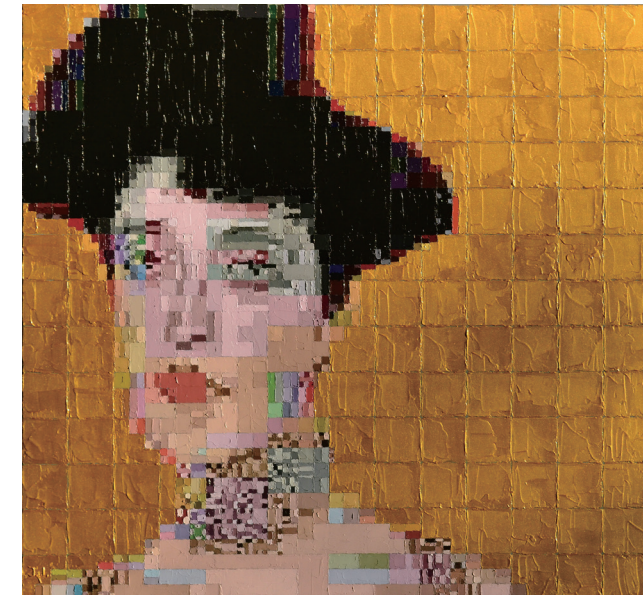

LDXArtodrome Gallery | Berlin

B87b
Linienstrasse 111, 10115 Berlin
Director | Christine and Dr. Stephan Kunkler
F +49(0)152 5681 6578
galerie@artodrome.de www.artodrome.de

Artists

Marc Abele	Sanna Myrntinen
Eva Bur am Orde	Uta Polster
Cordelia Doll	Susanne Scholz
Christine Kunkler	Antje Schlaud
Gunter Langer	Ulrie Schwab
Claudia Lücke	Susanne Saidi-Schuster
Jasmin Hermann	Jürgen Wagner, Birgitt
Michael Jansen	Wolny
Nadja Meffert	

A | **Susanne Scholz**
60cm × 80cm 2017
Licht in der Finsternis
Charcoal on paper

B | **Jürgen Wagner**
95cm × 100cm 2014
Adele
Oil on canvas

C | **Sanna Myrntinen**
120cm × 100cm 2017
Surrounded by Stillness
Wood