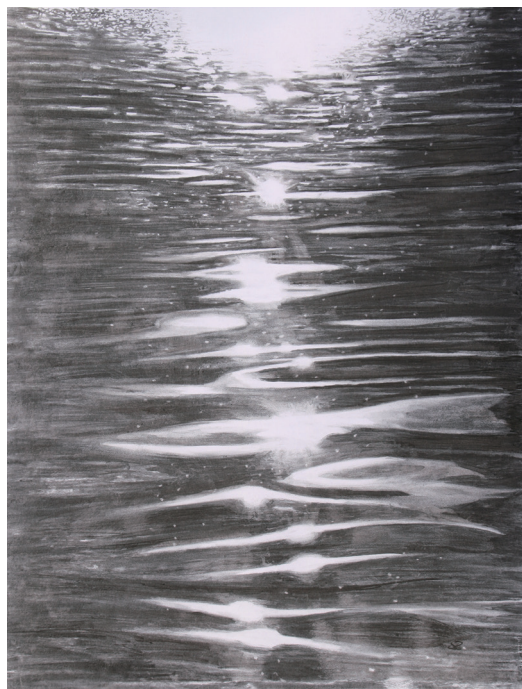

A | **Susanne Scholz**
60cm × 80cm 2017
Licht in der Finsternis
Charcoal on paper

B | **Jürgen Wagner**
95cm × 100cm 2014
Adele
Oil on canvas

C | **Sanna Myrntinen**
120cm × 100cm 2017
Surrounded by Stillness
Wood